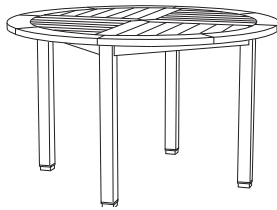

GT-1017
36" Square Bar Table
35"W x 35"D x 41"H

GIATI
DESIGNS BY MARK SINGER

GIATI DESIGNS, INC.
Santa Barbara, California
Tel 805.684.8349 Fax 805.684.8359
www.giati.com

Available in casual finishes
for interior and exterior use
(from L to R): Driftwood Finish,
Natural Teak, or Protective
UV Inhibitor (Teak Oil)

Paradiso Tables

Square Side Table
GT-1070

42" Square Dining Table
GT-1002

Round Side Table
GT-1090

48" Round Dining Table
GT-1012

60" Round Dining Table
GT-1004

72" Round Dining Table
GT-1003

36" Round Bar Table
GT-1016

36" Square Pedestal Table
GT-1015

36" Square Bar Table
GT-1017

94" Rectangular Dining Table
GT-1006

GIATI

DESIGNS BY MARK SINGER

GIATI DESIGNS, INC.
Santa Barbara, California
Tel 805.684.8349 Fax 805.684.8359
www.giati.com