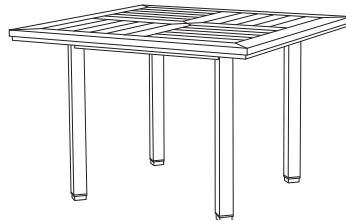

GT-1017
36" Square Bar Table
35"W x 35"D x 41"H

GIATI
DESIGNS BY MARK SINGER

GIATI DESIGNS, INC.
Santa Barbara, California
Tel 805.684.8349 Fax 805.684.8359
www.giati.com

Available in casual finishes
for interior and exterior use
(from L to R): Driftwood Finish,
Natural Teak, or Protective
UV Inhibitor (Teak Oil)

Paradiso Tables

Square Side Table
GT-1070

42" Square Dining Table
GT-1002

Round Side Table
GT-1090

48" Round Dining Table
GT-1012

60" Round Dining Table
GT-1004

72" Round Dining Table
GT-1003

36" Round Bar Table
GT-1016