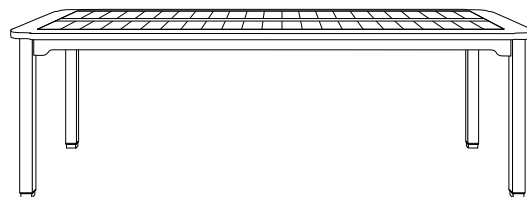

GT-1017
36" Square Bar Table
35"W x 35"D x 41"H

GIATI
DESIGNS BY MARK SINGER

GIATI DESIGNS, INC.
Santa Barbara, California
Tel 805.684.8349 Fax 805.684.8359
www.giati.com

Available in casual finishes
for interior and exterior use
(from L to R): Driftwood Finish,
Natural Teak, or Protective
UV Inhibitor (Teak Oil)

Paradiso Tables

Square Side Table
GT-1070

42" Square Dining Table
GT-1002

Round Side Table
GT-1090

48" Round Dining Table
GT-1012

60" Round Dining Table
GT-1004

72" Round Dining Table
GT-1003

36" Round Bar Table
GT-1016

36" Square Pedestal Table
GT-1015

36" Square Bar Table
GT-1017

94" Rectangular Dining Table
GT-1006

GIATI

DESIGNS BY MARK SINGER

GIATI DESIGNS, INC.
Santa Barbara, California
Tel 805.684.8349 Fax 805.684.8359
www.giati.com