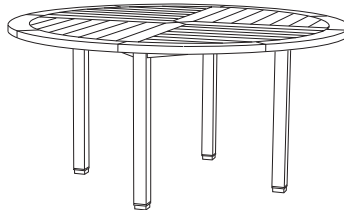

GT-1017
36" Square Bar Table
35"W x 35"D x 41"H

GIATI
DESIGNS BY MARK SINGER

GIATI DESIGNS, INC.
Santa Barbara, California
Tel 805.684.8349 Fax 805.684.8359
www.giati.com

Available in casual finishes
for interior and exterior use
(from L to R): Driftwood Finish,
Natural Teak, or Protective
UV Inhibitor (Teak Oil)

Paradiso Tables

Square Side Table
GT-1070

42" Square Dining Table
GT-1002

Round Side Table
GT-1090

48" Round Dining Table
GT-1012

60" Round Dining Table
GT-1004

72" Round Dining Table
GT-1003

36" Round Bar Table
GT-1016

36" Square Pedestal Table
GT-1015

36" Square Bar Table
GT-1017

94" Rectangular Dining Table
GT-1006

GIATI

DESIGNS BY MARK SINGER

GIATI DESIGNS, INC.
Santa Barbara, California
Tel 805.684.8349 Fax 805.684.8359
www.giati.com