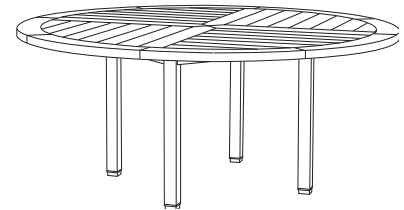

GT-1017
36" Square Bar Table
35"W x 35"D x 41"H

GIATI
DESIGNS BY MARK SINGER

GIATI DESIGNS, INC.
Santa Barbara, California
Tel 805.684.8349 Fax 805.684.8359
www.giati.com

Available in casual finishes
for interior and exterior use
(from L to R): Driftwood Finish,
Natural Teak, or Protective
UV Inhibitor (Teak Oil)

Paradiso Tables

Square Side Table
GT-1070

42" Square Dining Table
GT-1002

Round Side Table
GT-1090

48" Round Dining Table
GT-1012

60" Round Dining Table
GT-1004

72" Round Dining Table
GT-1003

36" Round Bar Table
GT-1016

36" Square Pedestal Table
GT-1015

36" Square Bar Table
GT-1017

94" Rectangular Dining Table
GT-1006

GIATI

DESIGNS BY MARK SINGER

GIATI DESIGNS, INC.
Santa Barbara, California
Tel 805.684.8349 Fax 805.684.8359
www.giati.com